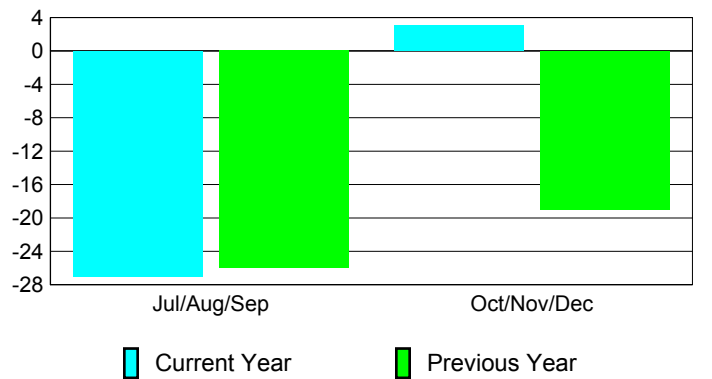

Comparison of Membership Gain/Loss

Current Year Compared to the Previous Year